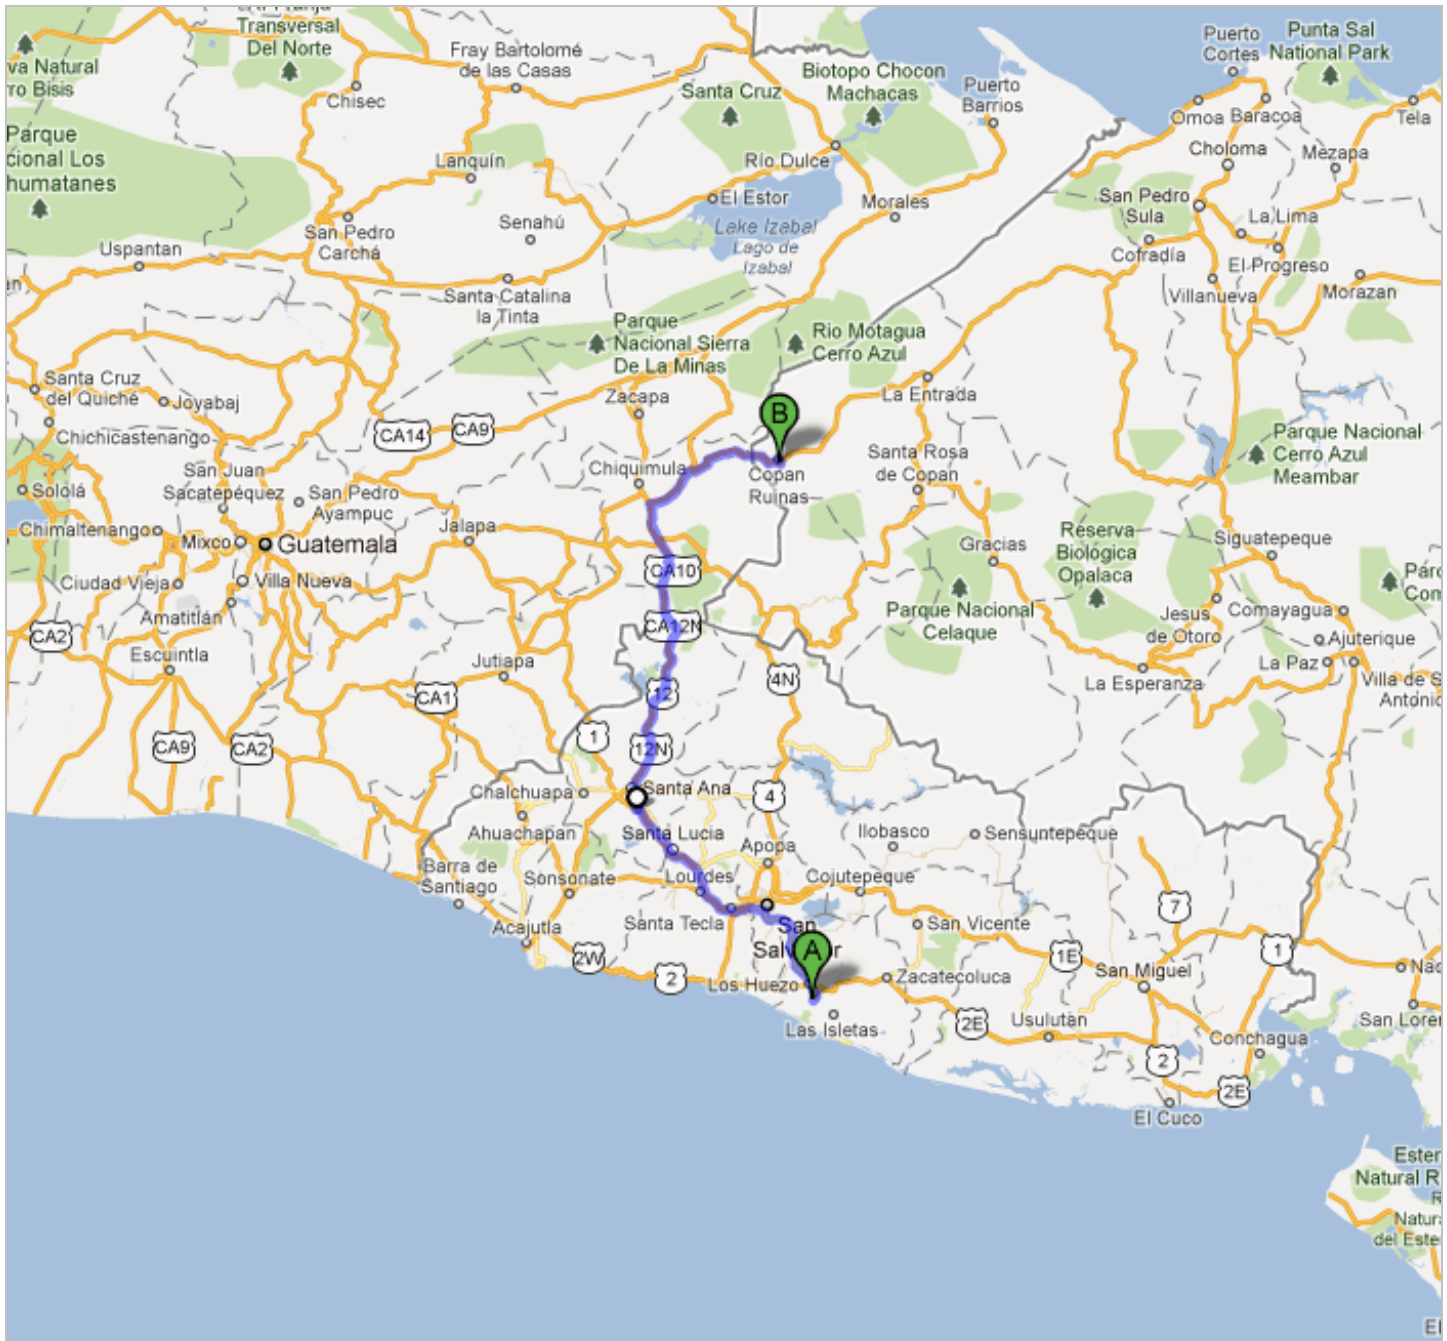

Directions to Hacienda San Lucas
Copan Ruinas, Honduras
259 km – about 3 hours 28 mins

©2012 Google

Map data ©2012 Google, INEGI

Aeropuerto International El Salvador

El Salvador - 2366-9455

	1. Head east	go 200 m total 200 m
	2. Turn left at the 1st cross street toward RN 05	go 600 m total 800 m
	3. Turn right toward RN 05	go 240 m total 1.1 km
	4. Continue straight onto RN 05 Pass by Alcaldia Municipal de Olocuilta (on the right in 17.3 km)	go 39.7 km total 40.8 km
	5. Continue onto Autopista Sur/Bulevar de los Proceres/Bulevar Los Proceres Pass by Super Farmacia San Benito (on the right in 1.5 km)	go 2.4 km total 43.1 km
	6. Continue onto Carretera Panamericana/CA 1 Pass by Shell (on the left in 6.9 km)	go 19.8 km total 62.9 km
	7. Sharp right onto CA 1	go 300 m total 63.2 km
	8. Sharp left onto CA 1/CA 1W Pass by Productos Tecnológicos (on the right in 2.3 km)	go 7.9 km total 71.1 km
	9. Turn left toward CA 1	go 800 m total 71.9 km
	10. Slight left onto CA 1	go 350 m total 72.2 km
	11. Continue onto Carretera Panamericana Pass by Texaco (on the left in 13.3 km)	go 22.4 km total 94.6 km
	12. Turn right onto Calle Las Candas	go 2.0 km total 96.5 km
	13. Turn left onto Calle Antigua A San Salvador/RN 9W Pass by Administracion Nacional De Acueductos Y Alcantarillados (on the left in 4.0 km)	go 4.3 km total 101 km
	14. Slight right onto CA12/CA 12N Entering Guatemala	go 60.6 km total 161 km
	15. Continue onto CA12/CA 12N Continue to follow CA12 About 15 mins	go 20.6 km total 182 km
	16. Slight left onto CA10 About 19 mins	go 23.3 km total 205 km
	17. Turn right onto CA11 About 15 mins	go 19.2 km total 225 km
	18. Turn left to stay on CA11 Entering Honduras About 18 mins	go 22.7 km total 247 km
	19. Continue onto CA11 About 8 mins	go 10.9 km total 258 km